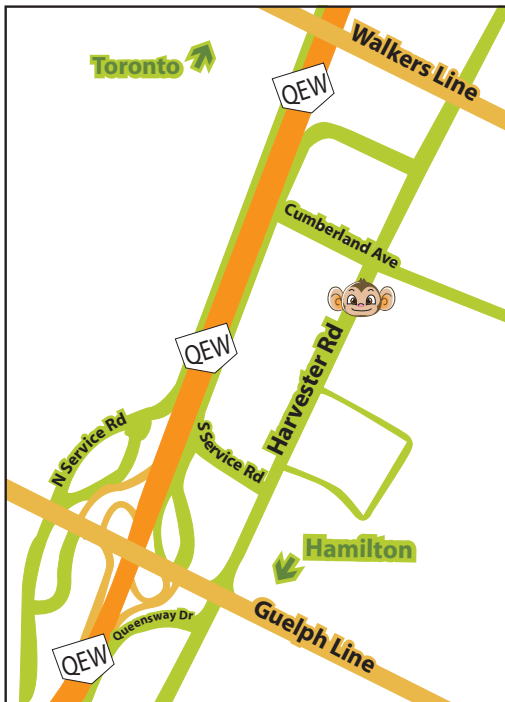

YOU'RE INVITED TO
COME AND PLAY!

For: _____

On: _____

From: _____ To: _____

RSVP: _____

3250 Harvester Road, Unit 5
Burlington, ON
905-632-4200
www.lilmonkeysplaygrounds.com
Please make sure that everyone
brings socks.

3250 Harvester Road, Unit 5
Burlington, ON
905-632-4200
www.lilmonkeysplaygrounds.com