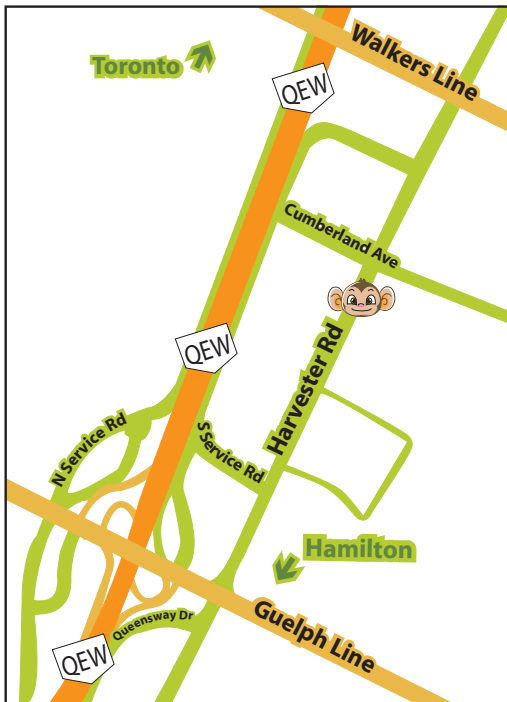

YOU'RE INVITED TO
COME AND PLAY!

For:

On:

From:

RSVP:

At:

3250 Harvester Road, Unit 5
Burlington, ON

905-632-4200

www.lilmonkeysplaygrounds.com

Please make sure that everyone
brings socks.

3250 Harvester Road, Unit 5
Burlington, ON

905-632-4200

www.lilmonkeysplaygrounds.com

OOH OOH! AAH AAH!

it's my birthday!