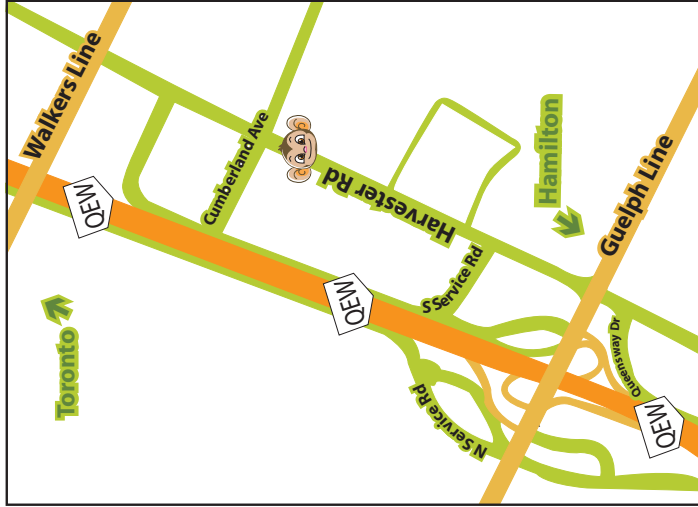

3250 Harvester Road, Unit 5

Burlington, ON

905-632-4200

www.lilmonkeysplaygrounds.com

Please make sure that everyone brings socks.

Come monkey  
around with us...

For:

On:

From:

RSVP:

3250 Harvester Road  
Unit 5  
Burlington, ON  
905-632-4200  
www.lilmonkeysplaygrounds.com