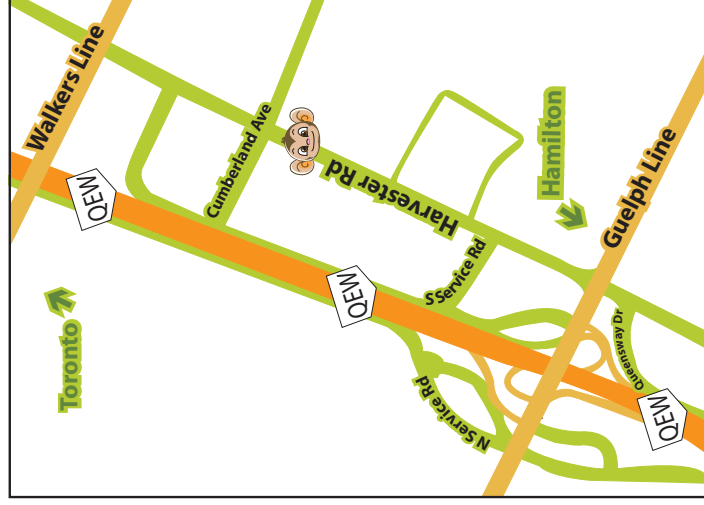

At:

3250 Harvester Road, Unit 5

Burlington, ON

905-632-4200

www.lilmonkeysplaygrounds.com

Please make sure that everyone brings socks.

**Come monkey**  
around with us...

For:

On:

From:

RSVP:

3250 Harvester Road  
Unit 5

Burlington, ON  
905-632-4200

www.lilmonkeysplaygrounds.com