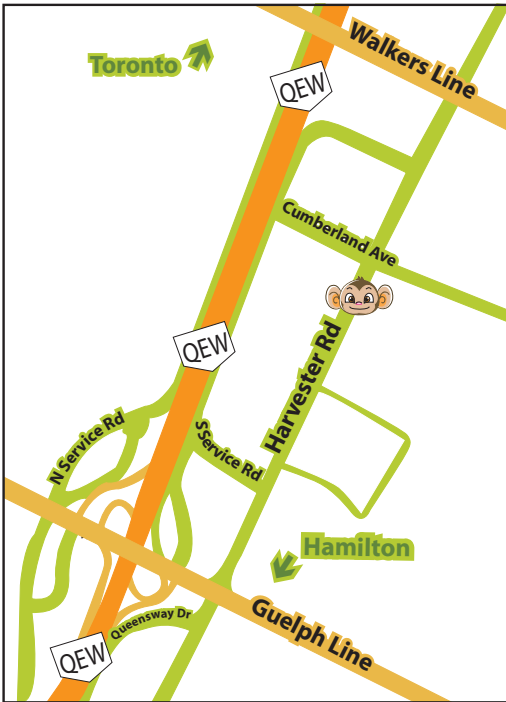

Please make sure that everyone brings socks.  
www.lilmonkeysplaygrounds.com

905-632-4200

Burlington, ON  
3250 Harvester Road, Unit 5

At:

For: \_\_\_\_\_  
On: \_\_\_\_\_  
From: \_\_\_\_\_ To: \_\_\_\_\_  
RSVP: \_\_\_\_\_

You're invited  
to come and play...

3250 Harvester Road, Unit 5  
Burlington, ON  
905-632-4200

www.lilmonkeysplaygrounds.com

Calling all monkeys  
to come and play...

It's time to celebrate  
MY BIRTHDAY!