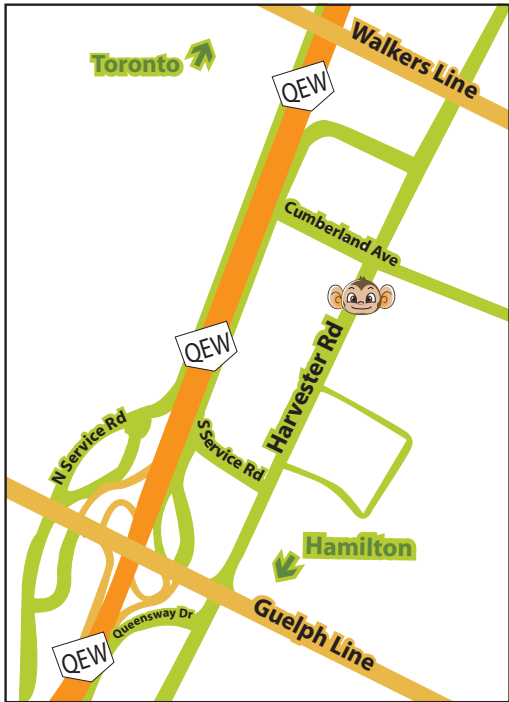

www.lilmonkeysplaygrounds.com
905-632-4200

3250 Harvester Road, Unit 5
Burlington, ON

At:

COME MONKEY
AROUND WITH US!

For: _____
On: _____
From: _____
To: _____
RSVP: _____

3250 Harvester Road, Unit 5
Burlington, ON
905-632-4200
www.lilmonkeysplaygrounds.com