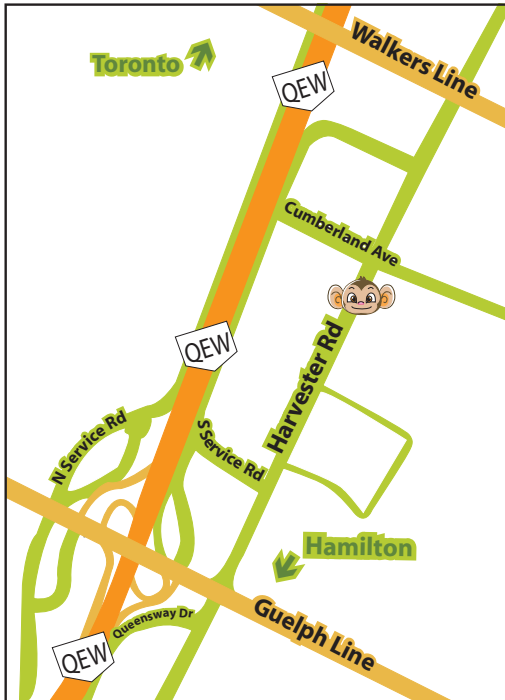

YOU'RE INVITED TO
COME AND PLAY!

For: _____

On: _____

From: _____ To: _____

RSVP: _____

3250 Harvester Road, Unit 5
Burlington, ON
905-632-4200
www.lilmonkeysplaygrounds.com
Please make sure that everyone
brings socks.

At:

3250 Harvester Road, Unit 5
Burlington, ON
905-632-4200
www.lilmonkeysplaygrounds.com