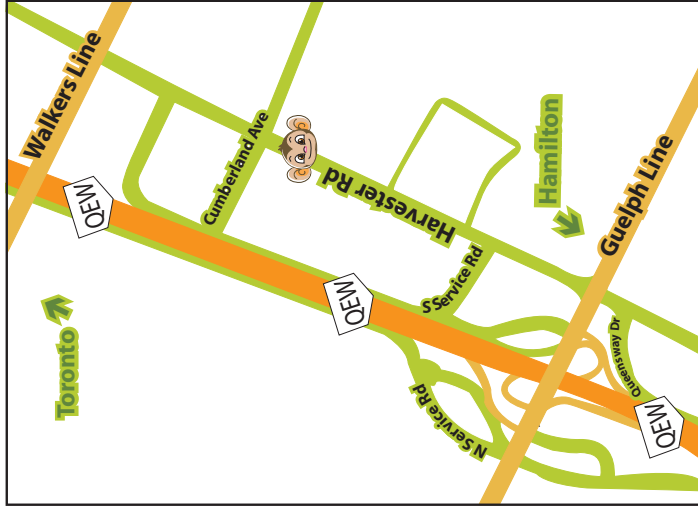

Come monkey
around with us...

at:
Monkey's
L!R
Indoor Playgrounds Inc.™
3250 Harvester Road, Unit 5
Burlington, ON
905-632-4200
www.ilmonkeysplaygrounds.com
Please make sure that everyone brings socks.

For: _____
On: _____
From: _____
To: _____
RSVP: _____

3250 Harvester Road
Unit 5
Burlington, ON
905-632-4200
www.ilmonkeysplaygrounds.com

monkey see, monkey do

we are having a party
and inviting you!